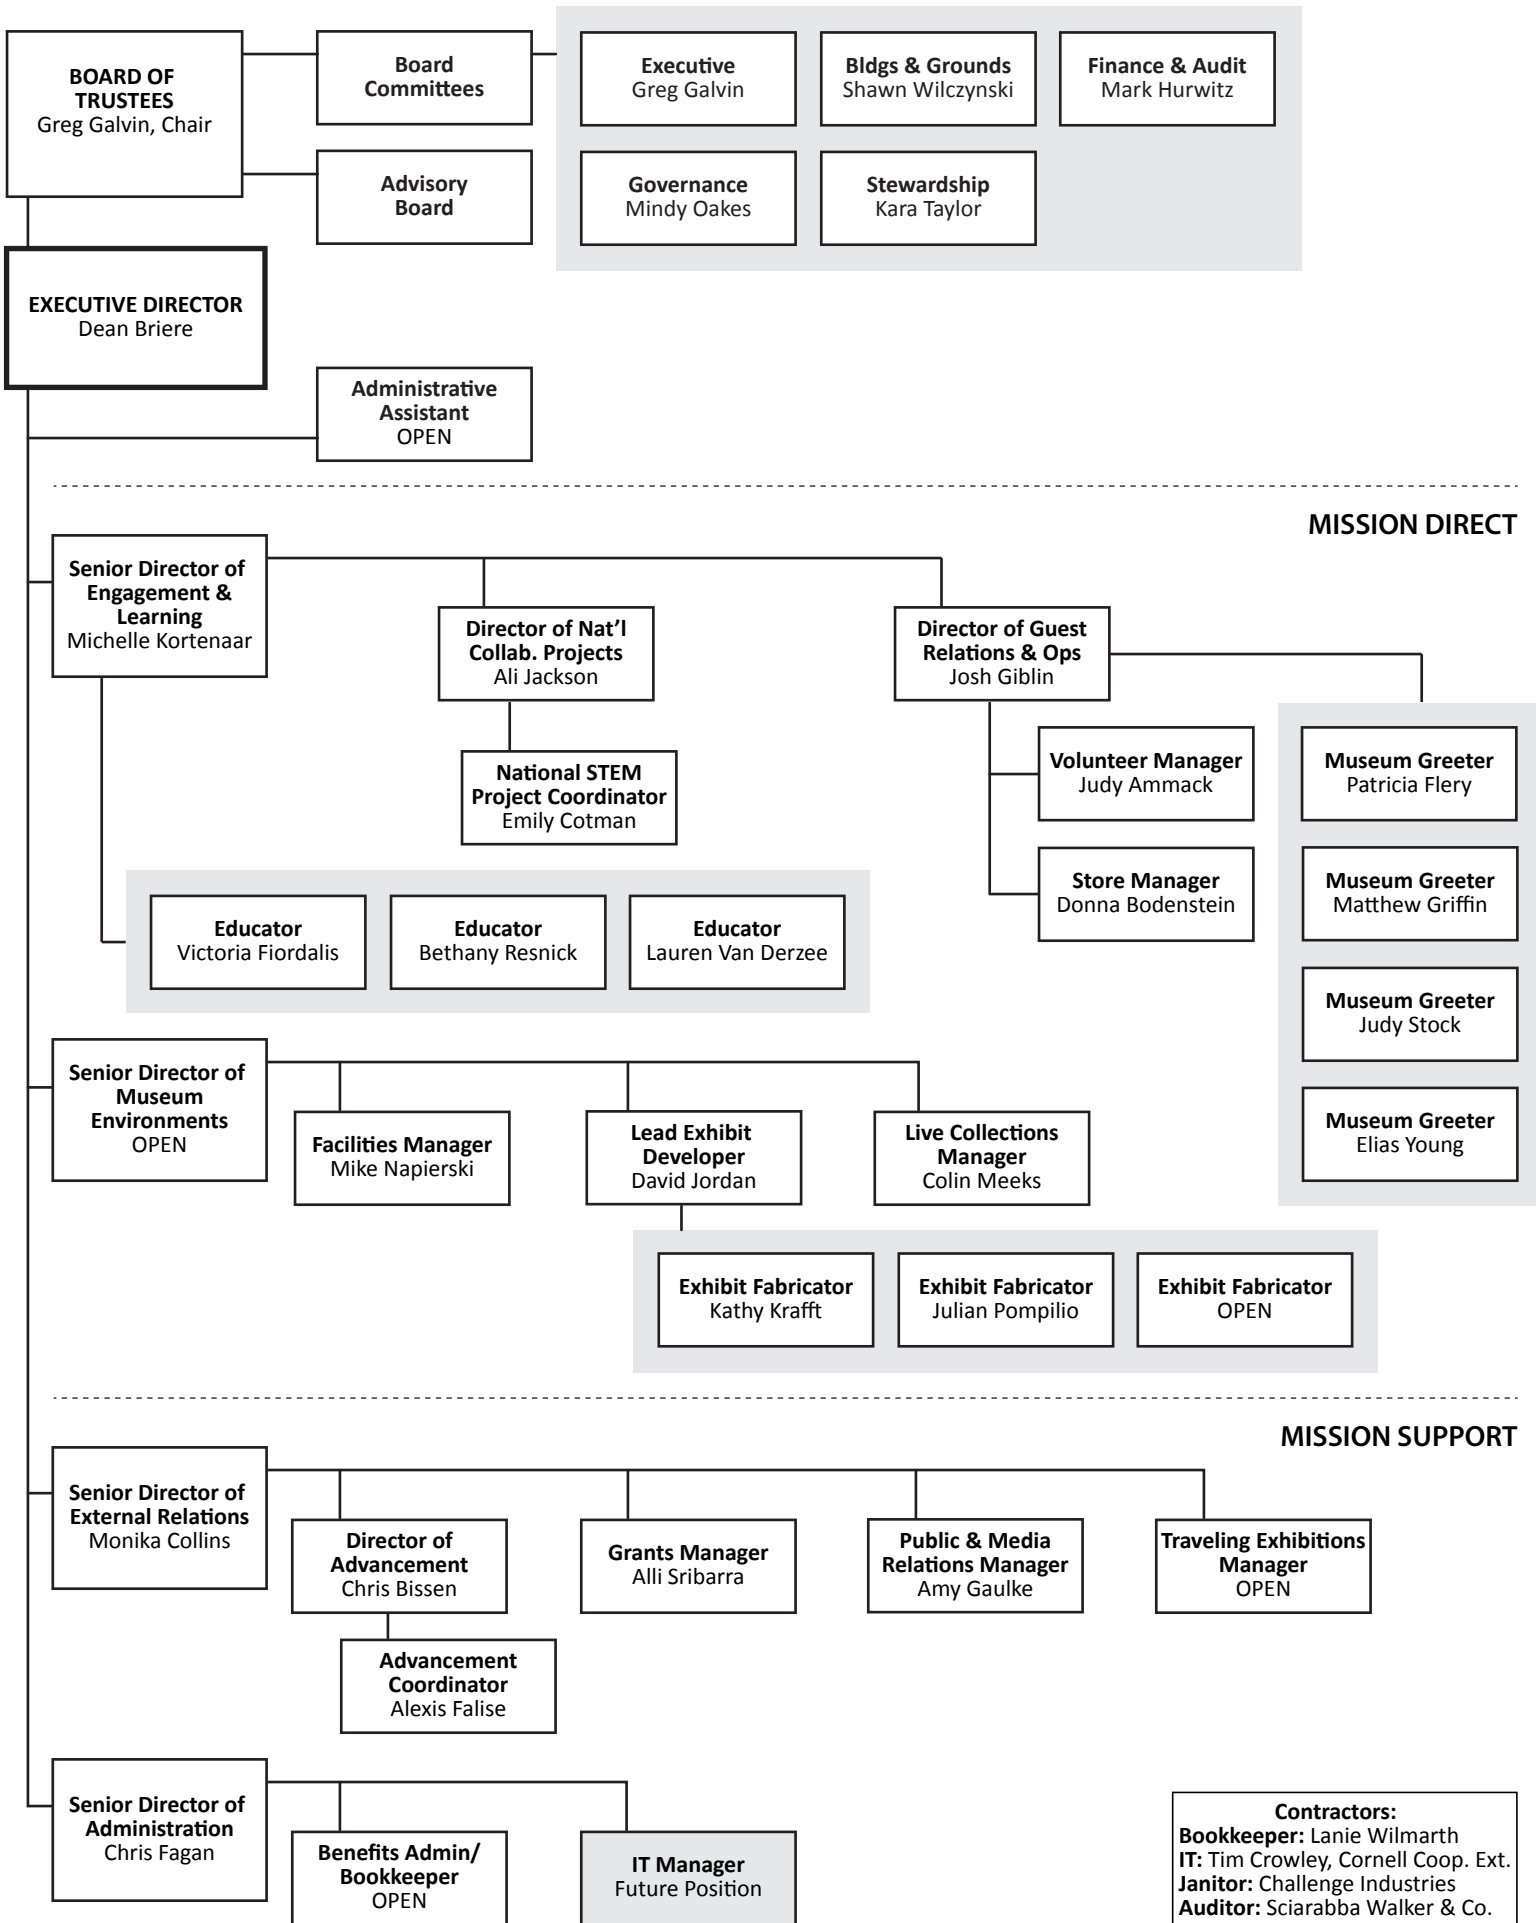

Sciencenter Organization Chart May 2017

MISSION DIRECT

Museum Greeter
Patricia Flery

Museum Greeter
Matthew Griffin

Museum Greeter
Judy Stock

Museum Greeter
Elias Young

MISSION SUPPORT

Contractors:
Bookkeeper: Lanie Wilmarth
IT: Tim Crowley, Cornell Coop. Ext.
Janitor: Challenge Industries
Auditor: Sciarabba Walker & Co.